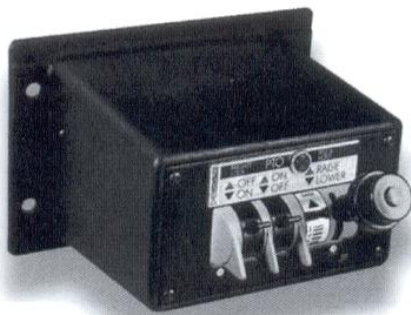

Barry Stoodley Pty Ltd

TECHNICAL DATA SHEET

CK101

CK108

CK93U &
CK94A

CK114

CK90

CK113

PNEUMATIC CONTROLS

Designed for modern truck cabs, these controls are manufactured to exacting tolerances ensuring consistent, trouble-free operation.

Powauto produces a wide variety of controls dependent on your requirements. From PTO only to the most complex truck and trailer assembly.

Configured for discreet fitment – ordering the right control for your truck cab is easy.

PRODUCT FEATURES

- **INTEGRAL PLASTIC BODY**
Engineering plastics technology for accuracy and repeated cycles of operation
- **CLEAR DECALS**
Ergonomically designed for ease of use
- **BRACKETS AND PEDESTALS INCLUDED**
Use with or without, depending on requirements
- **CAMS MADE IN KEVLAR**
Long wearing consistent operation
- **LIGHT**
Visual check when PTO is engaged
- **AUTO KICK-OUT FOR PTO**
Prevents damage to your transmission due to prolonged engagement (Some models only)