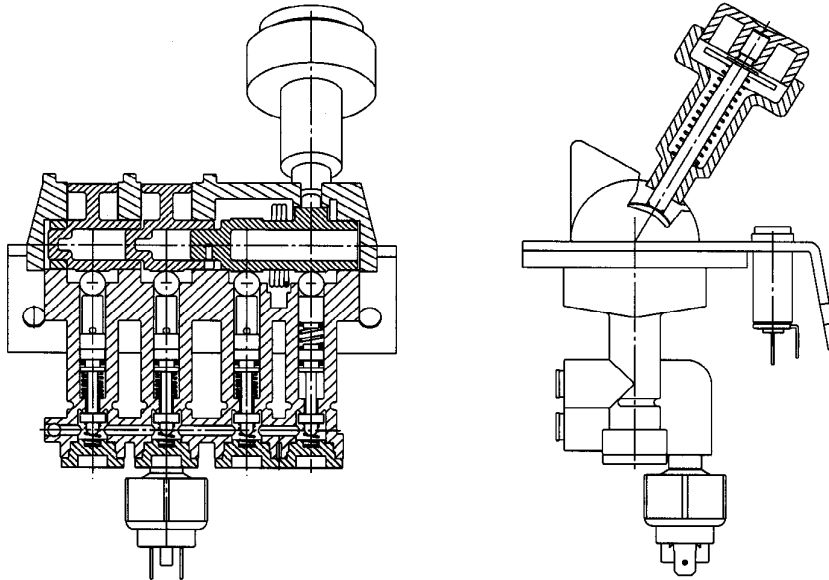

Barry Stoodley Pty Ltd

TECHNICAL DATA SHEET

Typical assembly (CK113 shown)

(For full instructions refer to installation guide or your see your Powauto distributor)

Technical specifications

Functions

Mounting*

Operation

Technical specifications	Functions	Mounting*	Operation
CK 90	PTO/hoist	Bracket	Auto PTO disengage/no hold on lower
CK 90A	PTO/hoist	Bracket	Auto PTO disengage/hold on lower
CK 90C	PTO/hoist	Bracket	No auto PTO disengage/hold on lower
CK 93U & CK 94A	PTO only	Through Dash	PTO engage/disengage
CK 101	PTO only	Bracket	PTO engage/disengage
CK 108	Double PTO/hoist and auxilliary	Pedestal	No auto PTO disengage/hold on lower
CK 113A	PTO/hoist/auxilliary	Bracket	Auto PTO disengage/hold on lower
CK 113C	PTO/hoist/auxilliary	Bracket	Hold on lower only
CK 114A	PTO/hoist/auxilliary	Pedestal	Auto PTO disengage/hold on lower
CK 114C	PTO/hoist/auxilliary	Pedestal	Hold on lower only

Spares: no user serviceable parts available. Refer to Powauto or your dealer for replacement.

*May be ordered without brackets – refer to Powauto or your distributor for details.

Repair Kits: CK90 series: SK027
CK101: SK031
CK108: SK032
CK113/114: SK051